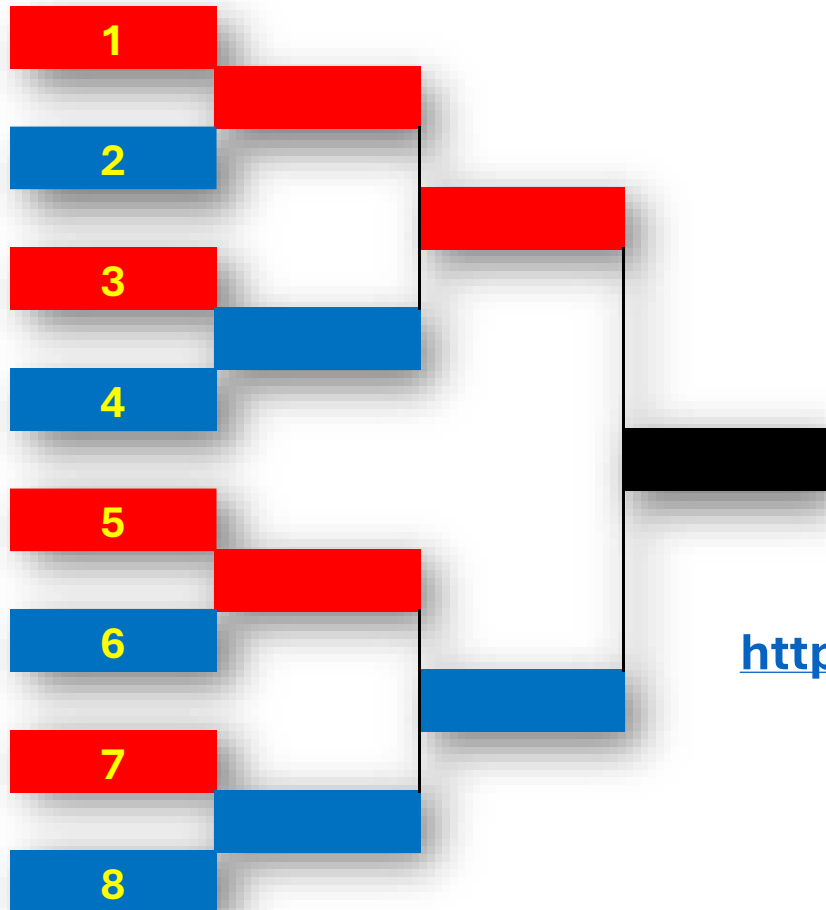

PEDULI
BERBAGI

BAGAN REAL TIME